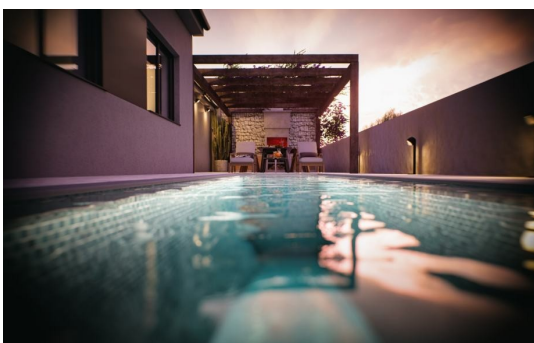

ISTRIA ADRIA

Pot za Brdom 102, 1000 Ljubljana

e-mail: info@istria-adria.com

web: istria-adria.com

info: +386 59 200 071

Code :	10734
Location :	Kaštelir-Labinci
Building size :	330 m²
Lot size :	1135 m²
Garden size :	0.00 m²
Distance from sea :	7000 m
Number of floors :	1
Number of bedrooms :	3
Number of rooms :	3
Number of bathrooms :	1
Parking :	Yes
Air conditioning :	Yes
Energy efficiency :	A+
Year of construction :	2025

Price : 388.000 €

In the heart of picturesque Kaštelir, just 7 km from the sea, lies a modern complex of three villas, each with its own heated pool, covered terrace, and top-notch amenities. These carefully designed homes offer the perfect blend of luxury, functionality, and complete privacy.

BASIC INFORMATION:

Total gross area: 330 m²

Total net area: 275 m²

Total yard area: 1,135 m²

Number of houses: 3

EACH HOUSE INCLUDES:

3 comfortable bedrooms

1 modern bathroom + 1 additional toilet

Open living room with kitchen and dining area

High ceilings - a sense of airiness and light

Storage room

Covered terrace with a barbecue

3 private parking spaces

EQUIPMENT AND TECHNICAL FEATURES:

Underfloor heating throughout (Wi-Fi controlled)

2 air conditioning units per house

Wi-Fi thermostats

Electric shutters

Wi-Fi video surveillance and security cameras

Chimney preparation

Landscaped gardens and greenery

High-quality construction and materials: