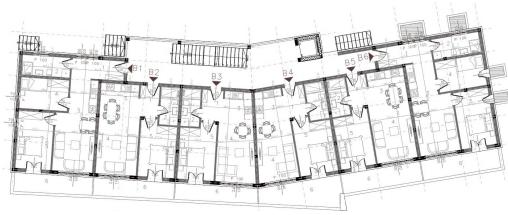

ISTRIA ADRIA

Pot za Brdom 102, 1000 Ljubljana

e-mail: info@istria-adria.com

web: istria-adria.com

info: +386 59 200 071

B4

1	Hodnik	3.81	m²
2	Kupaonica	4.20	m²
3	Kuhinja+blagovaonica	8.36	m²
4	Dn.bovarak	9.97	m²
5	Spavaća soba	12.02	m²
6	Terasa	11.61	m²
B4 ukupno neto:		49.97	m²

Code :	09742
Location :	Medulin
Building size :	49.97 m²
Garden size :	0.00 m²
Distance from center :	1400 m
Distance from sea :	300 m
Floor :	1
Number of floors :	4
Number of bedrooms :	1
Number of rooms :	1
Number of bathrooms :	1
Parking :	Yes
Air conditioning :	Yes
Energy efficiency :	A+
Year of construction :	2025

Price : 274.287 €

Apartment in a new modern building in Medulin, under construction.

APARTMENT - B4 is located on the 1st floor of the building and consists of:

a hallway, bathroom, kitchen + dining area, living room, bedroom, and terrace. Total net area: 49.97 m².

The property includes a parking space, included in the price.

Sea air and climate: Mediterranean climate with warm summers and mild winters - ideal for permanent residence or vacation.

Excellent location:

Medulin is one of the most popular towns in southern Istria, only 300 m to the sea!!!

The center of Medulin is just a few minutes' drive away, nearby there is a promenade, restaurants, shops, and an asphalt road.

For more information, please